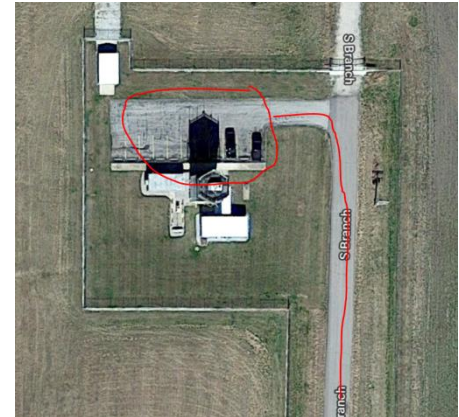

Directions to Columbia Regional Airport Control Tower

We will meet in the parking lot of the Control Tower for the Columbia Regional Airport. At right is a detail image of the tower and parking lot.

- Red is the driving route
- Red circle is parking area
- Below is the map showing how to get to the tower.

Control Tower Detail

Map from Highway 63 Airport Exit